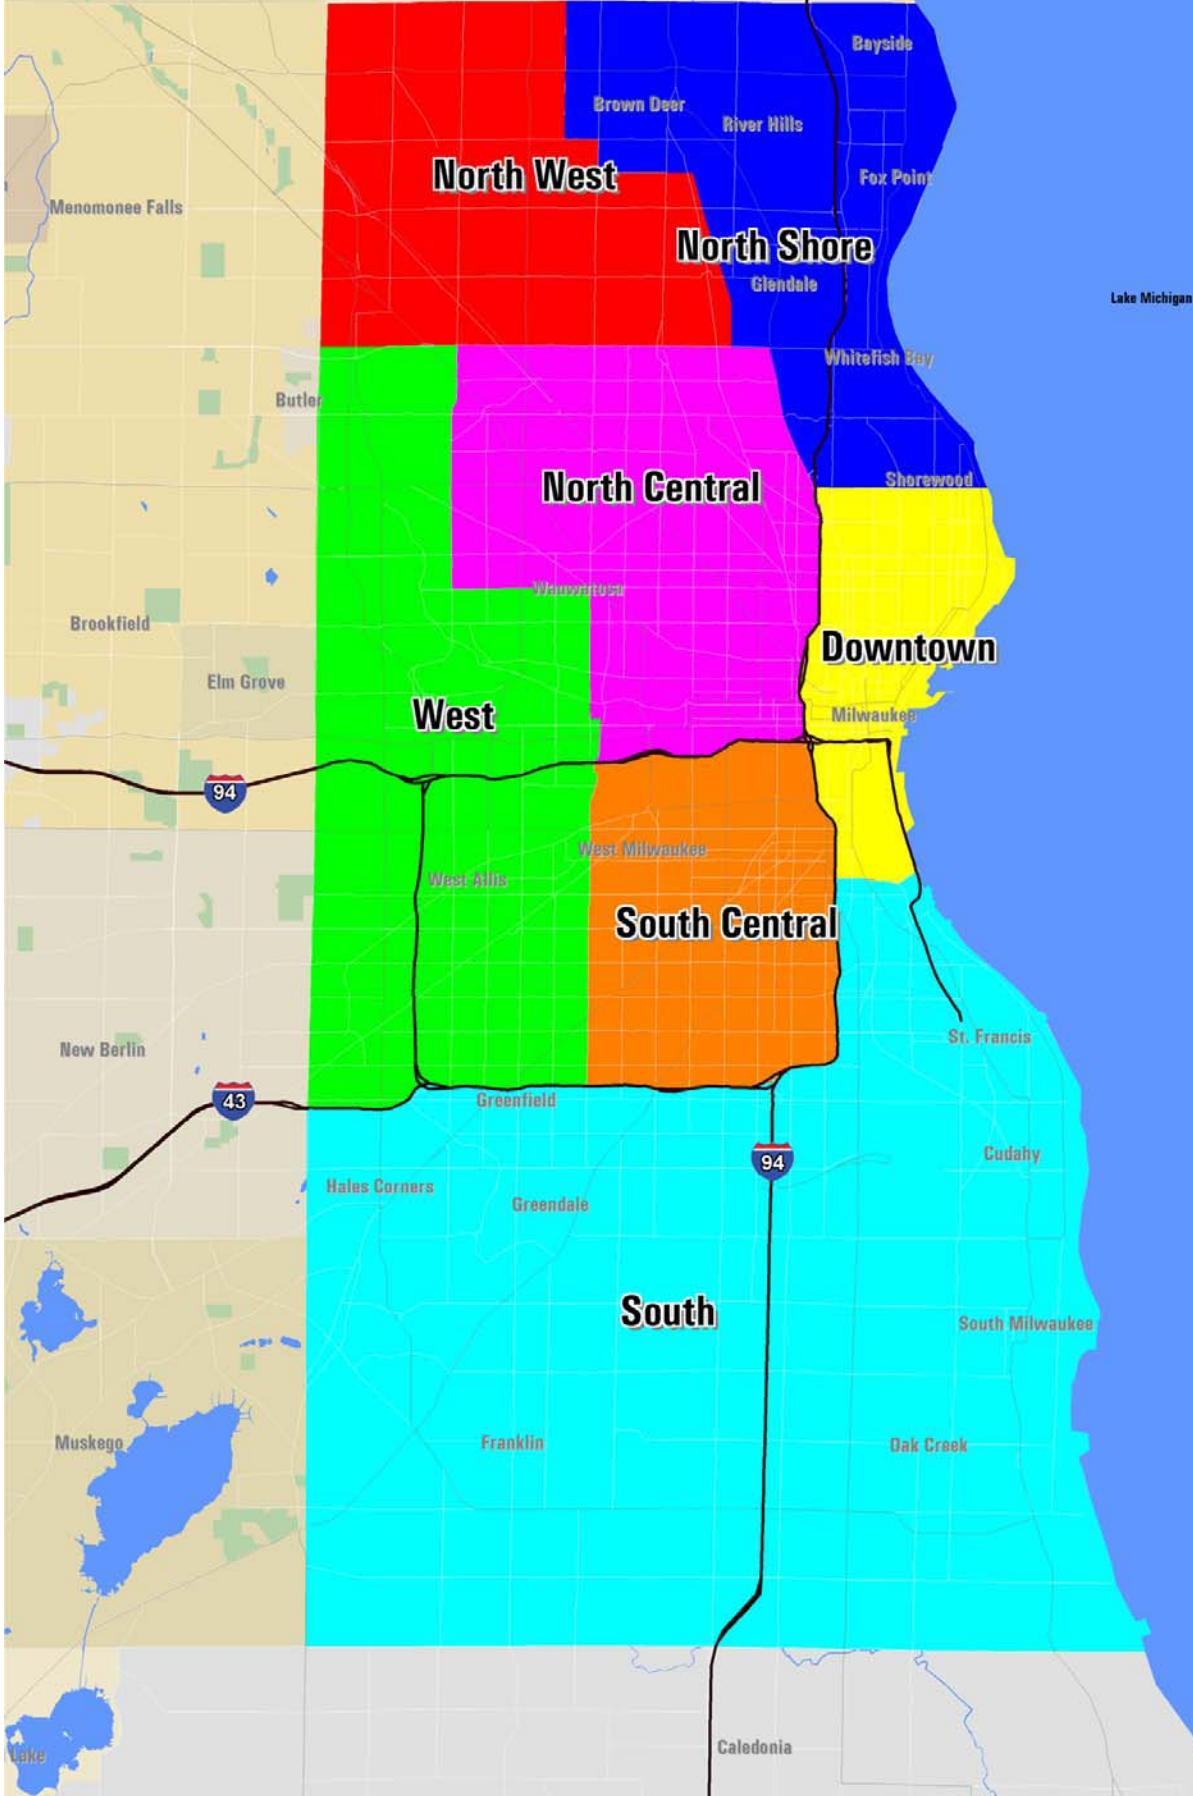

Milwaukee County Submarkets